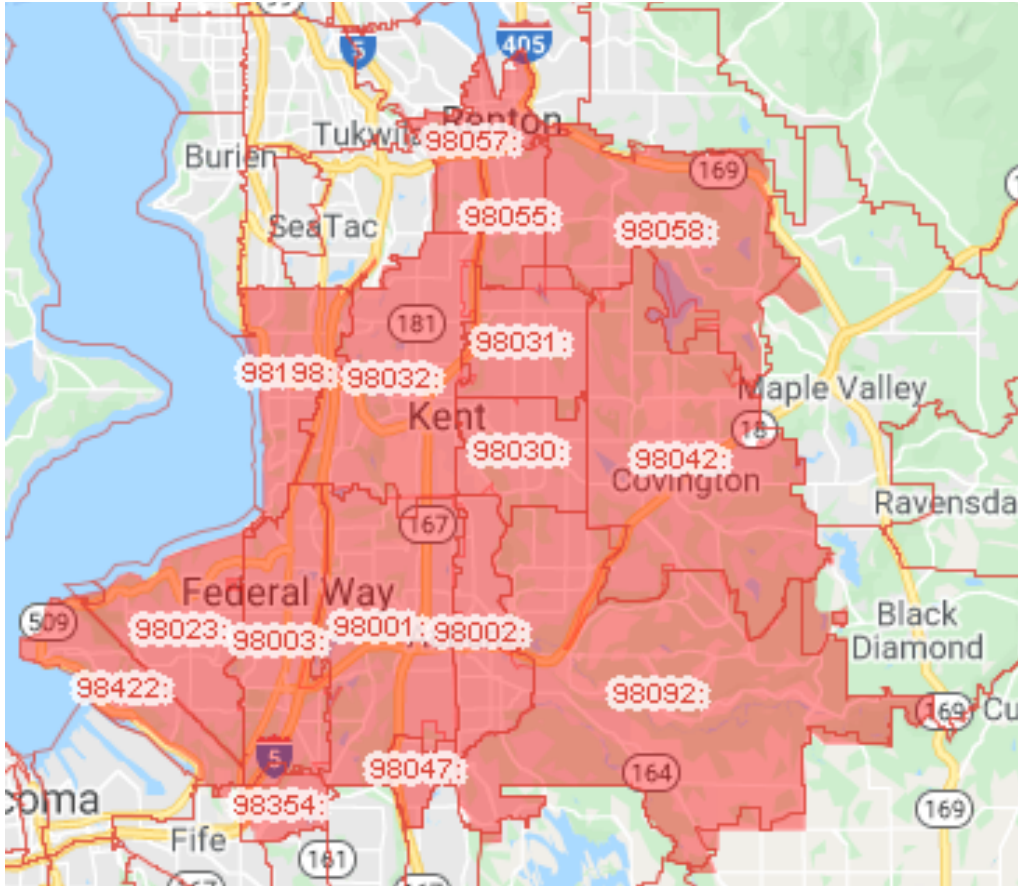

LOCAL DELIVERY AREA

FRIDAY LOOP

REQUIREMENTS

- **FREE DELIVERY** Orders \$300+
- \$35 Delivery Fee Orders \$100-\$300
- Minimum ONE(1) In-stock Item (In-stock at local warehouse)
- Special Order items qualify for 20% off ground shipping
- Call for quote on over sized items
- Excludes Custom Products
- Excludes LTL (large truck) Shipping

ZIP CODES

- 98057 98422
- 98198 98001
- 98042 98092
- 98030 98058
- 98003 98031
- 98002 98089
- 98354 98023
- 98055 98071
- 98032 98047
- 98064